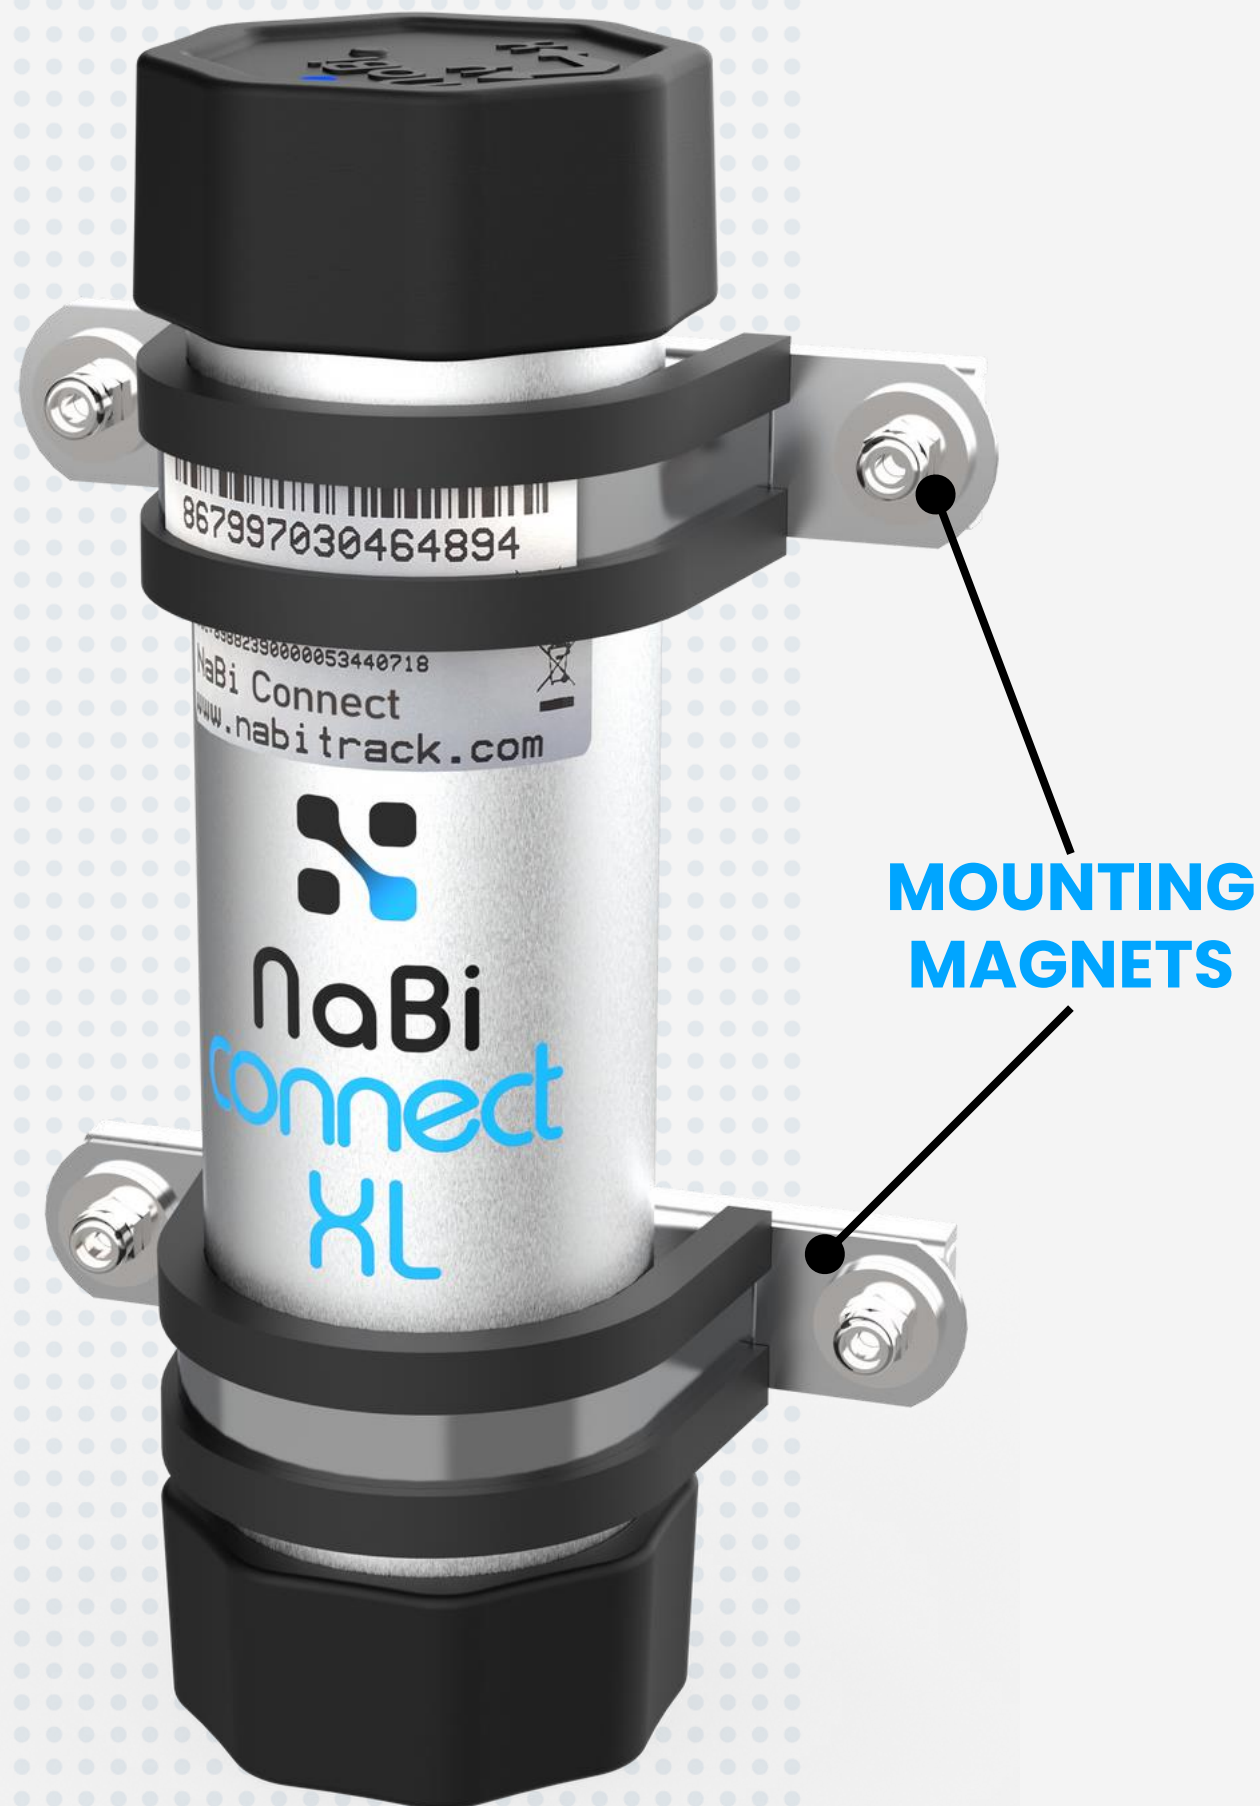

Another device

NaBi connect XL

**MOUNTING
MAGNETS**

- Extended battery life
- Effortless mounting
- Compact and concealable
- Communication with external sensors:
 - Door-open
 - Temperature
 - Humidity

Temperature & Humidity Sensor