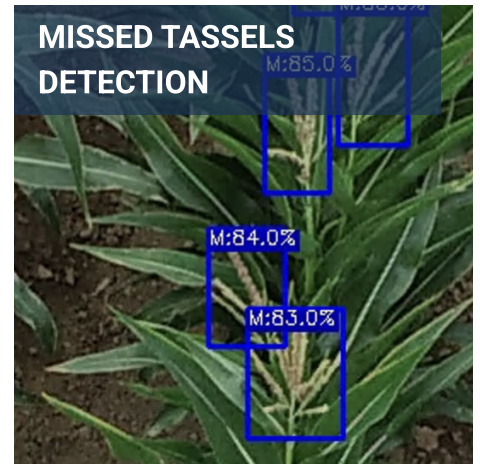

Increase productivity throughout the season

PROOFMINDER HELPS GROWERS TO SWITCH FOCUS FROM PLOTS TO PLANTS AND MEET PRODUCTION GOALS WITH FINITE RESOURCES

"Our platform provides micro-level actionable insights on every leaf and plant so growers can estimate, calculate and improve all that's visible on the field across the season." **Norbert Havas, CTO**

One Platform - unlimited use cases

Numerous high-ROI use cases ready to deploy. Quick innovation cycle to build new AI Models in days and scale to 1000+ ha in the same season