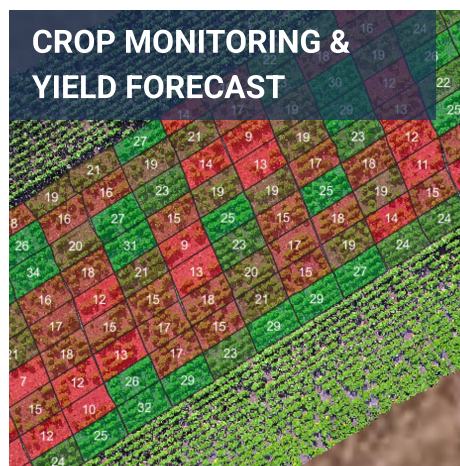

Increase productivity throughout the season

PROOFMINDER HELPS GROWERS TO SWITCH FOCUS FROM PLOTS TO PLANTS AND MEET PRODUCTION GOALS WITH FINITE RESOURCES

"Our platform provides micro-level actionable insights on every leaf and plant so growers can estimate, calculate and improve all that's visible on the field across the season." **Norbert Havas, CTO**

One Platform - unlimited use cases

Numerous high-ROI use cases ready to deploy. Quick innovation cycle to build new AI Models in days and scale to 1000+ ha in the same season