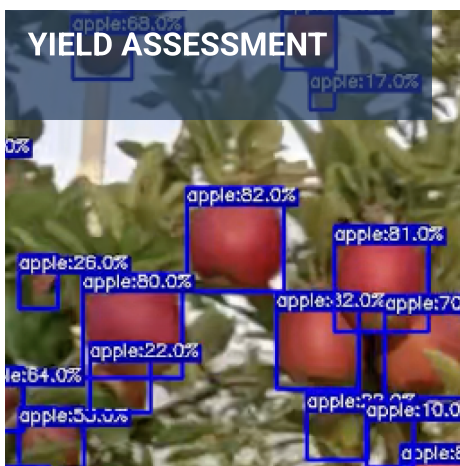

Increase productivity throughout the season

PROOFMINDER HELPS GROWERS TO SWITCH FOCUS FROM PLOTS TO PLANTS AND MEET PRODUCTION GOALS WITH FINITE RESOURCES

"Our platform provides micro-level actionable insights on every leaf and plant so growers can estimate, calculate and improve all that's visible on the field across the season." **Norbert Havas, CTO**

One Platform - unlimited use cases

Numerous high-ROI use cases ready to deploy. Quick innovation cycle to build new AI Models in days and scale to 1000+ ha in the same season