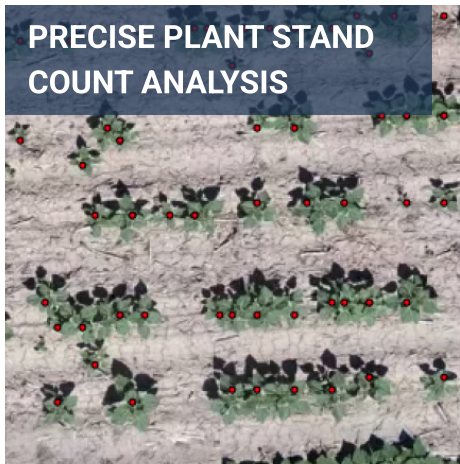

Increase productivity throughout the season

PROOFMINDER HELPS GROWERS TO SWITCH FOCUS FROM PLOTS TO PLANTS AND MEET PRODUCTION GOALS WITH FINITE RESOURCES

"Our platform provides micro-level actionable insights on every leaf and plant so growers can estimate, calculate and improve all that's visible on the field across the season." **Norbert Havas, CTO**

One Platform - unlimited use cases

Numerous high-ROI use cases ready to deploy. Quick innovation cycle to build new AI Models in days and scale to 1000+ ha in the same season