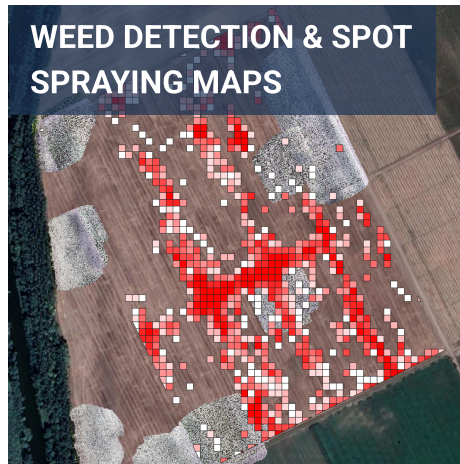

Increase productivity throughout the season

PROOFMINDER HELPS GROWERS TO SWITCH FOCUS FROM PLOTS TO PLANTS AND MEET PRODUCTION GOALS WITH FINITE RESOURCES

"Our platform provides micro-level actionable insights on every leaf and plant so growers can estimate, calculate and improve all that's visible on the field across the season." **Norbert Havas, CTO**

One Platform - unlimited use cases

Numerous high-ROI use cases ready to deploy. Quick innovation cycle to build new AI Models in days and scale to 1000+ ha in the same season