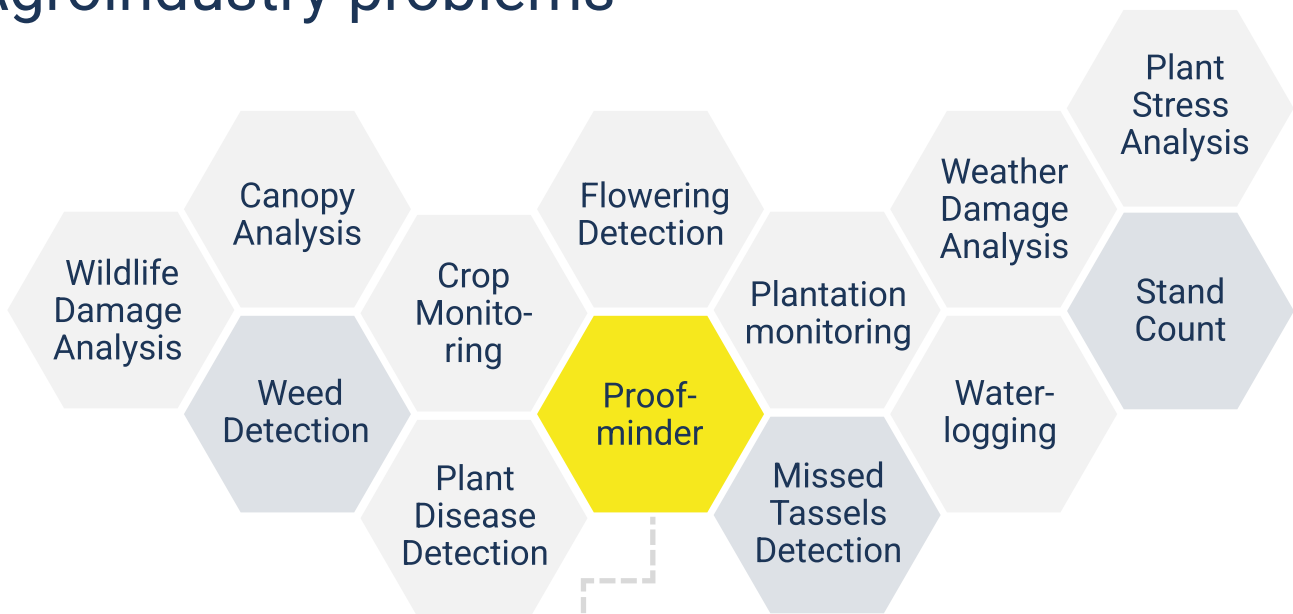

Use cases – high-impact scenarios to solve Agroindustry problems

THE MOST INNOVATIVE AGRICULTURE STARTUP OF 2021

CONTACT US TO GET ACTIONABLE INSIGHTS ON YOUR FIELD

hello@proofminder.com

+36 20 331 67 99

www.proofminder.com